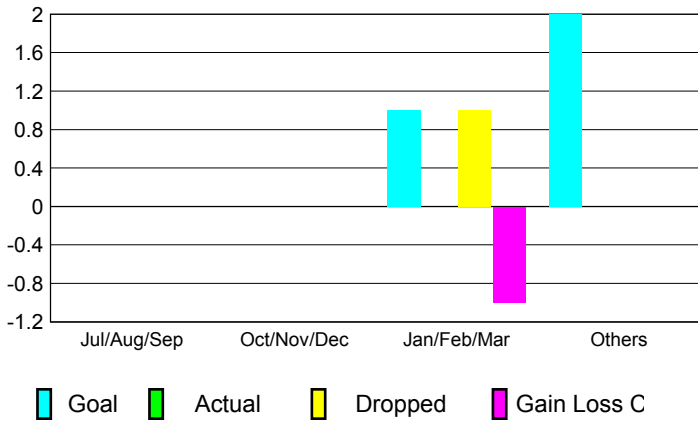

GMT: **Gary Fry**

Location: **SOUTH DAKOTA**

GMT CA: **1**

**CLUBS**

Month	New Club Goal	Actual New Clubs	Actual Dropped Clubs	Gain/Loss of Clubs
<b>2012-2013</b>				
Jul/Aug/Sep	0	0	0	0
Oct/Nov/Dec	0	0	0	0
Jan/Feb/Mar	1	0	1	-1
Apr/May/June	2	0	0	0
<b>Totals</b>	<b>3</b>	<b>0</b>	<b>1</b>	<b>-1</b>

**Club Results 2012-2013**  
Goal, New, Dropped, Gain/Loss

**YTD Status Quo Clubs 2012-2013**

Status Quo Clubs Compared to Status Quo Members

**Club Gain/Loss 2012-2013**

**MEMBERSHIP**

Month	Net Memb Goal	Actual New Memb	Actual Dropped Memb	Gain/Loss of Memb
<b>2012-2013</b>				
Jul/Aug/Sep	4	20	39	-19
Oct/Nov/Dec	14	26	35	-9
Jan/Feb/Mar	14	12	18	-6
Apr/May/June	37	8	31	-23
<b>Totals</b>	<b>69</b>	<b>66</b>	<b>123</b>	<b>-57</b>