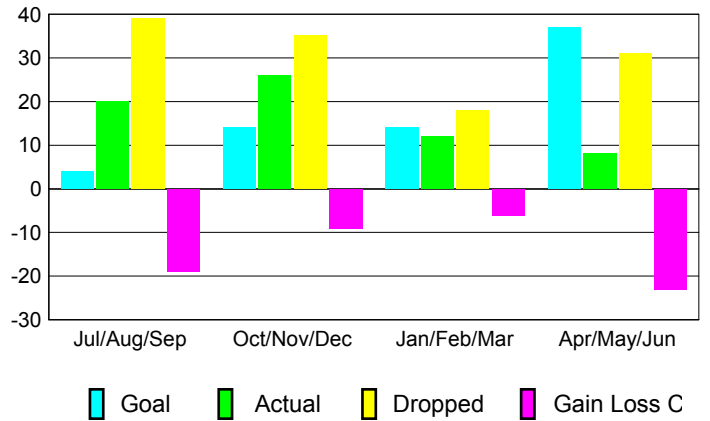

GMT: **Gary Fry**

Location: **SOUTH DAKOTA**

GMT CA: **1**

**CLUBS**

Month	New Club Goal	Actual New Clubs	Actual Dropped Clubs	Gain/Loss of Clubs
<b>2012-2013</b>				
Jul/Aug/Sep	0	0	0	0
Oct/Nov/Dec	0	0	0	0
Jan/Feb/Mar	1	0	1	-1
Apr/May/June	2	0	0	0
<b>Totals</b>	<b>3</b>	<b>0</b>	<b>1</b>	<b>-1</b>

**Club Results 2012-2013**  
Goal, New, Dropped, Gain/Loss

**YTD Status Quo Clubs 2012-2013**

Status Quo Clubs Compared to Status Quo Members

**Club Gain/Loss 2012-2013**

**MEMBERSHIP**

Month	Net Memb Goal	Actual New Memb	Actual Dropped Memb	Gain/Loss of Memb
<b>2012-2013</b>				
Jul/Aug/Sep	4	20	39	-19
Oct/Nov/Dec	14	26	35	-9
Jan/Feb/Mar	14	12	18	-6
Apr/May/June	37	8	31	-23
<b>Totals</b>	<b>69</b>	<b>66</b>	<b>123</b>	<b>-57</b>

**Membership Results 2012-2013**  
Goal, New, Dropped, Gain/Loss

**Gender Comparison 2012-2013**

**Membership Gain/Loss 2012-2013**