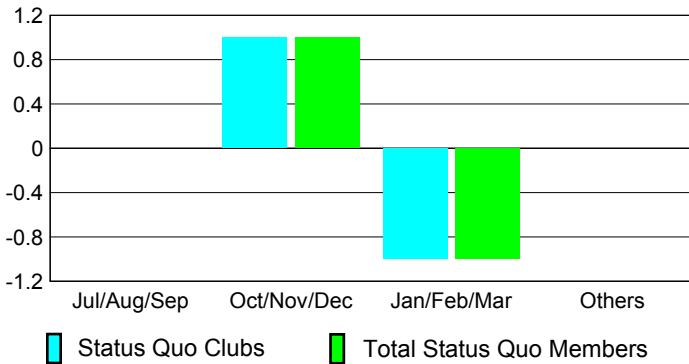

GMT: **Gary Fry**

Location: **SOUTH DAKOTA**

GMT CA: **1**

**CLUBS**

Month	New Club Goal	Actual New Clubs	Actual Dropped Clubs	Gain/Loss of Clubs
<b>2012-2013</b>				
Jul/Aug/Sep	0	0	0	0
Oct/Nov/Dec	0	0	0	0
Jan/Feb/Mar	1	0	1	-1
Apr/May/June	2	0	0	0
<b>Totals</b>	<b>3</b>	<b>0</b>	<b>1</b>	<b>-1</b>

**Club Results 2012-2013**  
Goal, New, Dropped, Gain/Loss

**YTD Status Quo Clubs 2012-2013**

Status Quo Clubs Compared to Status Quo Members

**Club Gain/Loss 2012-2013**

**MEMBERSHIP**

Month	Net Memb Goal	Actual New Memb	Actual Dropped Memb	Gain/Loss of Memb
<b>2012-2013</b>				
Jul/Aug/Sep	4	20	39	-19
Oct/Nov/Dec	14	26	35	-9
Jan/Feb/Mar	14	12	18	-6
Apr/May/June	37	8	31	-23
<b>Totals</b>	<b>69</b>	<b>66</b>	<b>123</b>	<b>-57</b>